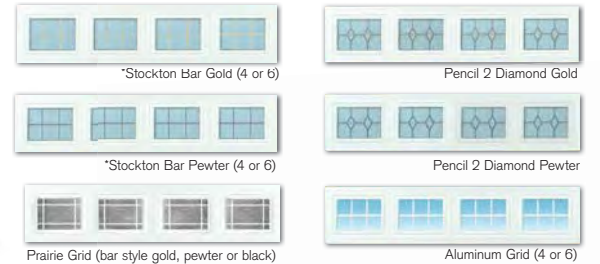

Richardson-Wilcox

Premium Windows

RW windows, the choice is clear.

Ranch Style

Decorative Inserts

Available in single, double and obscure units. Glass or Acrylic.

Decorative Lites

Pencil Bar Lites in glue chip glass design with Gold or Pewter Bar. Square Bar Lites in glue chip glass design with Gold or Black Bar. Grid Designs in clear glass available with white, almond, taupe or brown grids.

Colonial Style

Decorative Inserts

Available in single, double and obscure units. Glass or Acrylic.

Decorative Lites

Pencil Bar Lites in glue chip glass design with Gold or Pewter Bar. Square Bar Lites in glue chip glass design with Gold or Black Bar. Grid Designs in clear glass available with white, almond, taupe or brown grids.

Window Frame Colours

Window Frames available in all colors and wood finishes.
 Insert for wood-look matched to the color not grain.
 *Stockton Bars available in black.