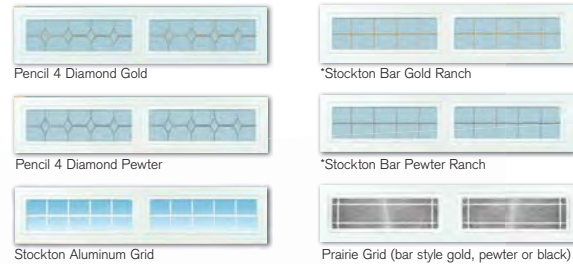

Richardson-Wilcox

Premium Windows

RW windows, the choice is clear.

Ranch Style

Decorative Inserts

Available in single, double and obscure units. Glass or Acrylic.

Decorative Lites

Pencil Bar Lites in glue chip glass design with Gold or Pewter Bar. Square Bar Lites in glue chip glass design with Gold or Black Bar. Grid Designs in clear glass available with white, almond, taupe or brown grids.

Colonial Style

Decorative Inserts

Available in single, double and obscure units. Glass or Acrylic.

Decorative Lites

Pencil Bar Lites in glue chip glass design with Gold or Pewter Bar. Square Bar Lites in glue chip glass design with Gold or Black Bar. Grid Designs in clear glass available with white, almond, taupe or brown grids.

Window Frame Colours

Window Frames available in all colors and wood finishes.
 Insert for wood-look matched to the color not grain.
 *Stockton Bars available in black.