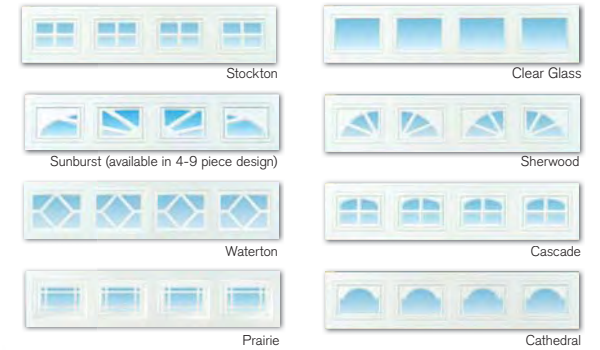

Richardson-Wilcox

Premium Windows

RW windows, the choice is clear.

Ranch Style

Decorative Inserts

Available in single, double and obscure units. Glass or Acrylic.

Decorative Lites

Pencil Bar Lites in glue chip glass design with Gold or Pewter Bar. Square Bar Lites in glue chip glass design with Gold or Black Bar. Grid Designs in clear glass available with white, almond, taupe or brown grids.

Colonial Style

Decorative Inserts

Available in single, double and obscure units. Glass or Acrylic.

Decorative Lites

Pencil Bar Lites in glue chip glass design with Gold or Pewter Bar. Square Bar Lites in glue chip glass design with Gold or Black Bar. Grid Designs in clear glass available with white, almond, taupe or brown grids.

Window Frame Colours

Window Frames available in all colors and wood finishes.
 Insert for wood-look matched to the color not grain.
 *Stockton Bars available in black.