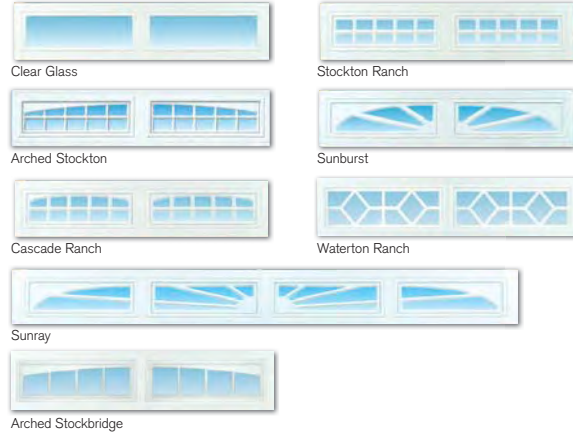

Richardson-Wilcox

Premium Windows

RW windows, the choice is clear.

Ranch Style

Decorative Inserts

Available in single, double and obscure units. Glass or Acrylic.

Decorative Lites

Pencil Bar Lites in glue chip glass design with Gold or Pewter Bar. Square Bar Lites in glue chip glass design with Gold or Black Bar. Grid Designs in clear glass available with white, almond, taupe or brown grids.

Colonial Style

Decorative Inserts

Available in single, double and obscure units. Glass or Acrylic.

Decorative Lites

Pencil Bar Lites in glue chip glass design with Gold or Pewter Bar. Square Bar Lites in glue chip glass design with Gold or Black Bar. Grid Designs in clear glass available with white, almond, taupe or brown grids.

Window Frame Colours

Window Frames available in all colors and wood finishes.
 Insert for wood-look matched to the color not grain.
 *Stockton Bars available in black.