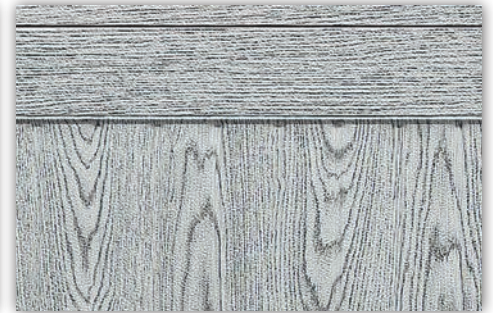

SINGLE DIRECTIONAL WOODTONES

Woodgrain patterns run in a single direction across the entire section. Available in Mocha, Auburn and Walnut.

Auburn

Mocha

Walnut

Available In These Panel Styles

Raised Ranch

Raised Colonial

	Raised Ranch	Raised Colonial	Mixed Panel	Flush	Plank	Recessed Grooved Ranch	Recessed Grooved Colonial	Recessed Smooth Ranch
Classic (L138)	Available in: Walnut	Available in: Walnut	NOT AVAILABLE	Available in: Auburn Mocha Walnut	Available in: Auburn Mocha Walnut	Available in: Walnut	Available in: Walnut	Available in: Auburn Mocha
Premium (L200)	Available in: Walnut	Available in: Walnut	Available in: Walnut	Available in: Auburn Mocha Walnut	Available in: Auburn Mocha Walnut	Available in: Walnut	Available in: Walnut	Available in: Auburn Mocha
Premium & Classic Contemporary (L200C & L138C)	NOT AVAILABLE	NOT AVAILABLE	NOT AVAILABLE	Available in: Auburn Mocha Walnut	Available in: Auburn Mocha Walnut	NOT AVAILABLE	NOT AVAILABLE	NOT AVAILABLE
Grandview (L200GV)	Available in: Walnut	Available in: Walnut	NOT AVAILABLE	Available in: Auburn Mocha Walnut	Available in: Auburn Mocha Walnut	Available in: Walnut	Available in: Walnut	Available in: Auburn Mocha

DUAL DIRECTIONAL WOODTONES

Woodgrain patterns run vertical between the embossed panels and horizontal with the rails to deliver a distinct, true grain appearance. Available in Mocha, Auburn & Driftwood.

Auburn

Mocha

Driftwood

Available In These Panel Styles

Raised Ranch

Raised Colonial

Recessed Grooved
Colonial

Recessed Grooved
Ranch