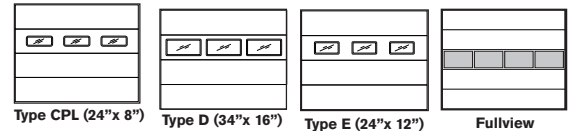

GLAZING OPTIONS