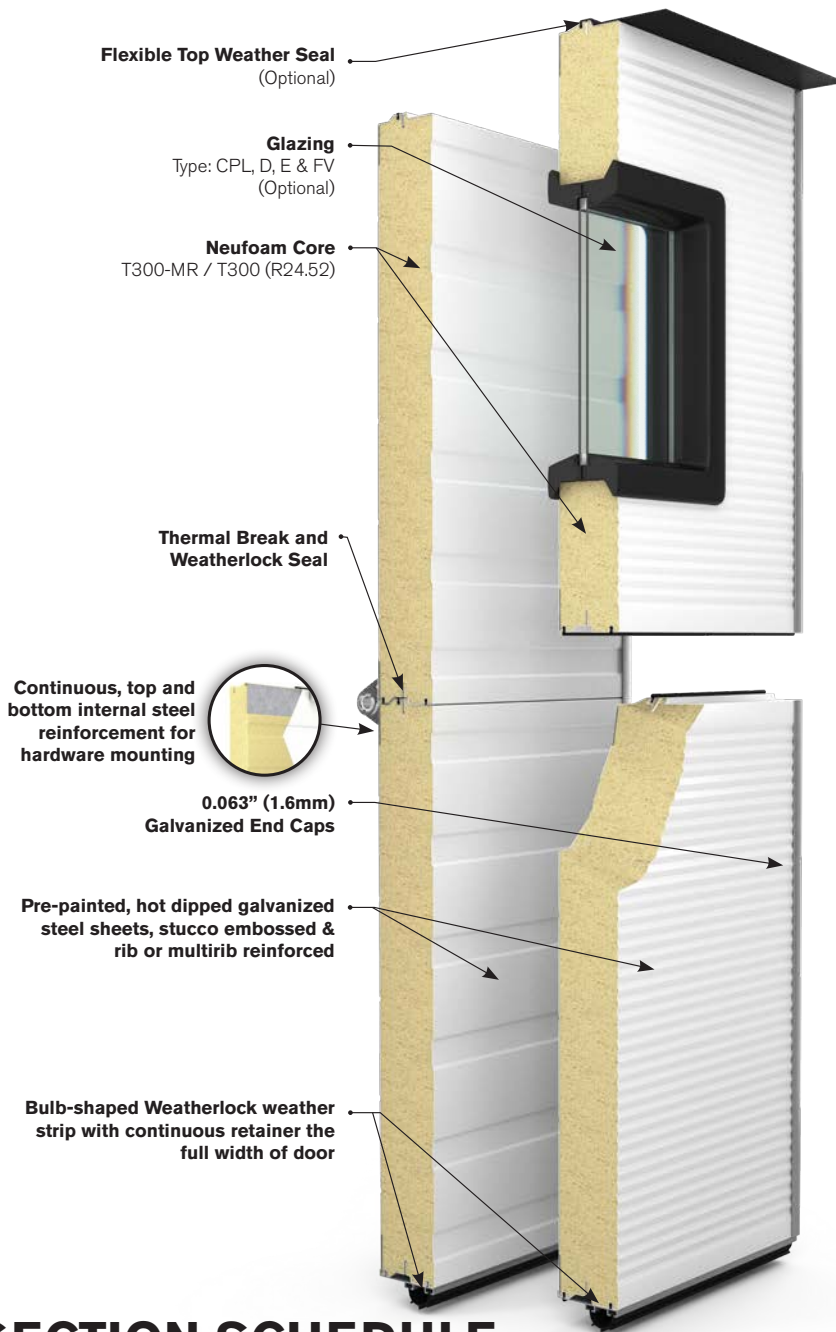

PRODUCT SPECIFICATIONS

SECTION DETAILS

SECTION THICKNESS 3" (76mm)

THERMAL VALUE OF SECTIONS*
R 24.52 ft² hF/Btu

FACE SHEET PROFILE Multi-Ribbed / Ribbed

EXTERIOR FACE SHEET THICKNESS
0.019" (0.48mm)

MAXIMUM OPENING WIDTH** 36'-2" (11024mm)

MAXIMUM OPENING HEIGHT 22' (6706mm)

FINISH Two coat, baked-on paint system on exterior side, primer and polyester finish coat.

GLAZING OPTIONS