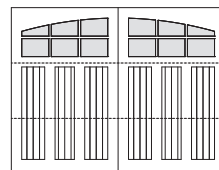

Rockwood (L200RW)

3" thick sections
(2" Landmark panel & 1" cedar board)

R19.35 R-Value

Composite Material

1/2" Extria composite material. A treated exterior smooth surface provides a flat exterior for painted doors.

V-Groove

Cedar boards are cut at a 45° angle and fit together to form a V-Groove. Available in 3" or 5" (76mm or 127mm) tongue-and-groove.

Custom Colours

Please see your local dealer for complete details on overlay. With both paint and stain grade options available, your door can be customized to match your home's exterior styling.

Rockwood Style Options

This is a small sampling of the Rockwood style options. Custom designs are available. See dealer for details.

Oxford

Window Options