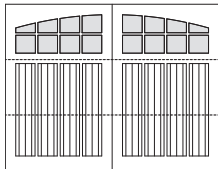

Rockwood (L200RW)

3" thick sections
(2" Landmark panel & 1" cedar board)

R19.35 R-Value

Composite Material

1/2" Extria composite material. A treated exterior smooth surface provides a flat exterior for painted doors.

V-Groove

Cedar boards are cut at a 45° angle and fit together to form a V-Groove. Available in 3" or 5" (76mm or 127mm) tongue-and-groove.

Custom Colours

Please see your local dealer for complete details on overlay. With both paint and stain grade options available, your door can be customized to match your home's exterior styling.

Rockwood Style Options

This is a small sampling of the Rockwood style options. Custom designs are available. See dealer for details.

Bentley

Window Options