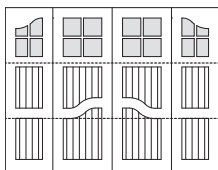

Harrington