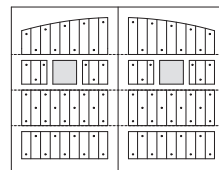

Featuring

- Custom cedar three-section door
- Matching cedar capped channels blend evenly into the custom coloured panels
- Ability to match any arched header to fit any opening
- 3" (R19.25) section thickness with 1" cedar board
- 18' x 10' max door size

V-Groove

Cedar boards are cut at a 45° angle and fit together to form a V-Groove. Available in 3" or 5" (76mm or 127mm) tongue-and-groove.

Custom Colours

Please see your local dealer for complete details on overlay. With both paint and stain grade options available, your door can be customized to match your home's exterior styling.

Owen Sound

Oxford

Shakespeare

Stratford

Waterloo

Windsor

Window Options

One Pane

One-Pane Arched

Three-Pane Arched

Three Pane

Three-Over-Three

Three-Over-Three Arched