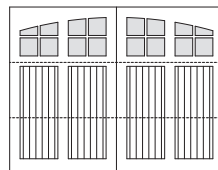

Featuring

- Custom cedar three-section door
- Matching cedar capped channels blend evenly into the custom coloured panels
- Ability to match any arched header to fit any opening
- 3" (R19.25) section thickness with 1" cedar board
- 18' x 10' max door size

V-Groove

Cedar boards are cut at a 45° angle and fit together to form a V-Groove. Available in 3" or 5" (76mm or 127mm) tongue-and-groove.

Custom Colours

Please see your local dealer for complete details on overlay. With both paint and stain grade options available, your door can be customized to match your home's exterior styling.

Owen Sound

Oxford

Shakespeare

Stratford

Waterloo

Windsor

Window Options

One Pane

One-Pane Arched

Three-Pane Arched

Three Pane

Three-Over-Three

Three-Over-Three Arched