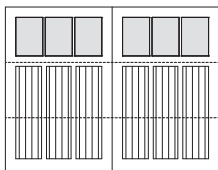

Shakespeare