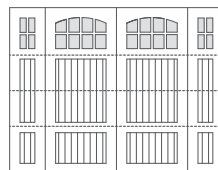

Rockwood (L200RW)

3" thick sections
(2" Landmark panel & 1" cedar board)

R19.35 R-Value

Composite Material

1/2" Extria composite material. A treated exterior smooth surface provides a flat exterior for painted doors.

V-Groove

Cedar boards are cut at a 45° angle and fit together to form a V-Groove. Available in 3" or 5" (76mm or 127mm) tongue-and-groove.

Custom Colours

Please see your local dealer for complete details on overlay. With both paint and stain grade options available, your door can be customized to match your home's exterior styling.

Rockwood Style Options

This is a small sampling of the Rockwood style options. Custom designs are available. See dealer for details.

Owen Sound

Window Options