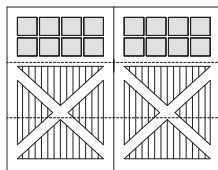

Rockwood (L200RW)

3" thick sections
(2" Landmark panel & 1" cedar board)

R19.35 R-Value

Composite Material

1/2" Extria composite material. A treated exterior smooth surface provides a flat exterior for painted doors.

V-Groove

Cedar boards are cut at a 45° angle and fit together to form a V-Groove. Available in 3" or 5" (76mm or 127mm) tongue-and-groove.

Custom Colours

Please see your local dealer for complete details on overlay. With both paint and stain grade options available, your door can be customized to match your home's exterior styling.

Rockwood Style Options

This is a small sampling of the Rockwood style options. Custom designs are available. See dealer for details.

Stratford

Window Options