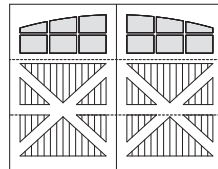

Rockwood Collection

Stratford design ▪ 3" V-match inlay ▪ Stain grade ▪ Arched top ▪ 3-Over-3 Pane windows

Carriage house door featuring a custom wood overlay available in a variety of styles and colours

Featuring

- Custom cedar three-section door
- Matching cedar capped channels blend evenly into the custom coloured panels
- Ability to match any arched header to fit any opening
- 3" (R19.25) section thickness with 1" cedar board
- 18' x 10' max door size

V-Groove

Cedar boards are cut at a 45° angle and fit together to form a V-Groove. Available in 3" or 5" (76mm or 127mm) tongue-and-groove.

Custom Colours

Please see your local dealer for complete details on overlay. With both paint and stain grade options available, your door can be customized to match your home's exterior styling.

Rockwood Style Options

This is a small sampling of the Rockwood style options. Custom designs are available. See dealer for details.

Bentley

Bracebridge

Crosshill

Harmony

Harrington

Linwood