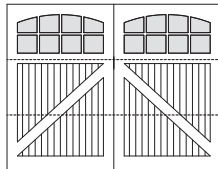

Bracebridge