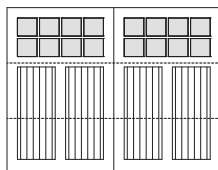

Rockwood Collection

Stratford design ▪ 3" V-match inlay ▪ Stain grade ▪ Arched top ▪ 3-Over-3 Pane windows

Carriage house door featuring a custom wood overlay available in a variety of styles and colours

Featuring

- Custom cedar three-section door
- Matching cedar capped channels blend evenly into the custom coloured panels
- Ability to match any arched header to fit any opening
- 3" (R19.25) section thickness with 1" cedar board
- 18' x 10' max door size

V-Groove

Cedar boards are cut at a 45° angle and fit together to form a V-Groove. Available in 3" or 5" (76mm or 127mm) tongue-and-groove.

Custom Colours

Please see your local dealer for complete details on overlay. With both paint and stain grade options available, your door can be customized to match your home's exterior styling.

Rockwood Style Options

This is a small sampling of the Rockwood style options. Custom designs are available. See dealer for details.

Bentley

Bracebridge

Crosshill

Harmony

Harrington

Linwood