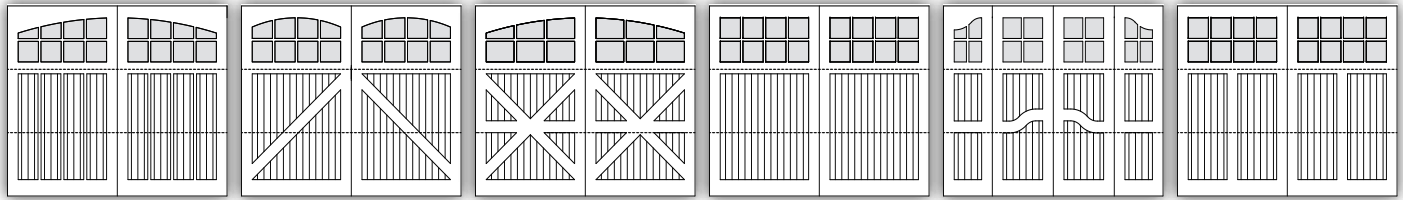

Richards-Wilcox
Garage Doors

ROCKWOOD

Our Rockwood Collection features custom crafted western red cedar overlays covering our polyurethane insulated steel panels. This vintage style gives unsurpassed structural integrity and is stained to match your home's exterior detail. When painting your door we use flush Extrira overlay boards that offer a cost savings with multiple colour options for a truly custom look.

Traditional

Carriage House

Contemporary

Extrira

Popular Rockwood Configurations

Bentley

Bracebridge

Crosshill