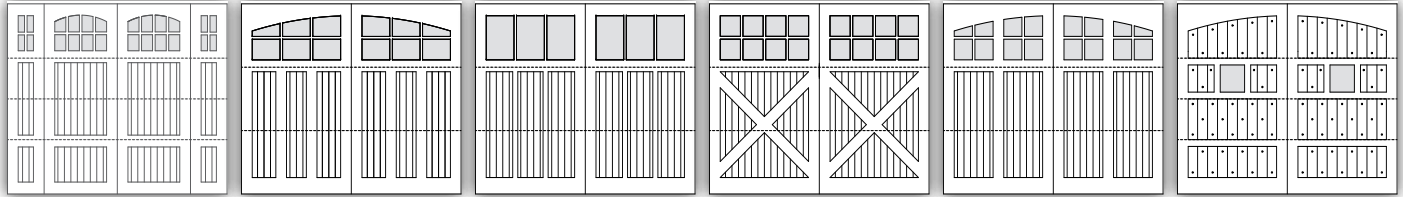

Owen Sound

Oxford

Shakespeare

Stratford

Waterloo

Windsor