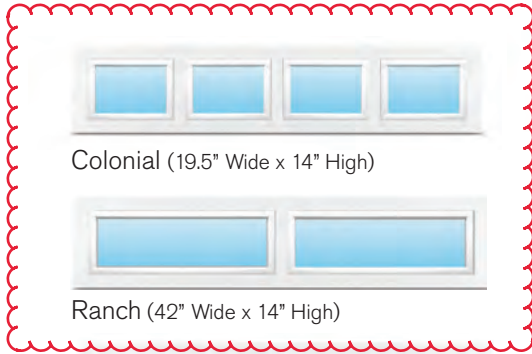

DECORATIVE INSERTS

Colonial (19.5" Wide x 14" High)

Ranch (42" Wide x 14" High)