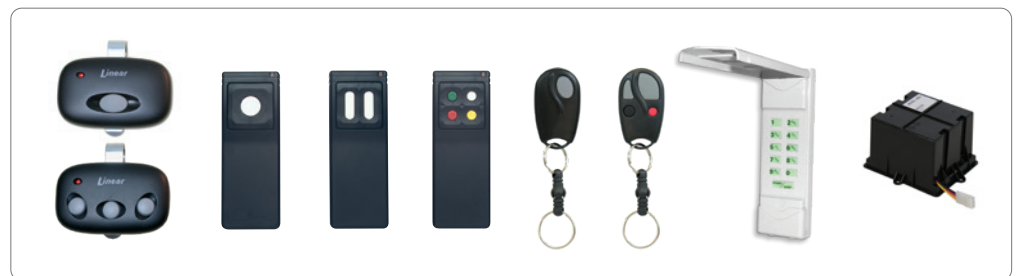

Deluxe Wall Station

All controls are large, clearly marked and illuminated (door UP/DOWN control, courtesy light switch, and vacation mode).

Automatic Courtesy Light

Dual 100W MAX lights illuminates the garage for five minutes every time the operator is used.

Easy Door Release

When you need to open or close the garage door manually, simply release the operator's quick-disconnect trolley.

Assurance Through Self Checks

The operator's self-diagnostic system continually checks to see whether everything is working properly. In the unlikely event of a problem, it will pinpoint the trouble and let you know by flashing the courtesy light. You can often solve the problem on the spot with a call to your Linear dealer.

Options

Your Linear dealer is a great source for everything from miniature key ring transmitters and multi-button visor transmitters to wireless keypads.

Linear® Garage Door Operators, Gate Operators, Access Controls and Radio Controls