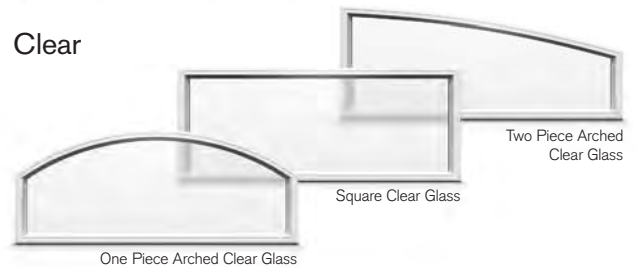

Richardson-Wilcox

Premium Garage Doors

Grandview Series

Larger windows for a grand view.

Engineered for beauty

Not your average windows. Not your average door.

The Grandview is built with a 24" (610mm) top section to showcase our beautiful selection of extra-large windows. Choose Wrought Iron, 4-Over-4 Pane, 4-Pane or Clear to compliment your home's exterior and enhance its curb appeal. Exceptional quality and the opportunity to create many different looks with a wide variety of panel styles makes the Grandview a perfect choice for the discerning homeowner.

Panel Choices

Window Options

Wrought Iron

4 Pane

4-Over-4 Pane

Clear

Engineered for **life**

Not just another pretty face.