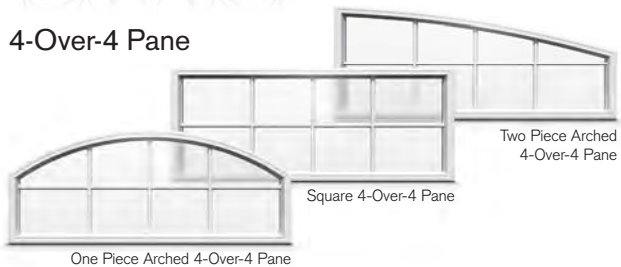

Richardson-Wilcox

Premium Garage Doors

Grandview Series

Larger windows for a grand view.

Engineered for beauty

Not your average windows. Not your average door.

The Grandview is built with a 24" (610mm) top section to showcase our beautiful selection of extra-large windows. Choose Wrought Iron, 4-Over-4 Pane, 4-Pane or Clear to compliment your home's exterior and enhance its curb appeal. Exceptional quality and the opportunity to create many different looks with a wide variety of panel styles makes the Grandview a perfect choice for the discerning homeowner.

Panel Choices

Window Options

Wrought Iron

4 Pane

4-Over-4 Pane

Clear

Engineered for **life**

Not just another pretty face.