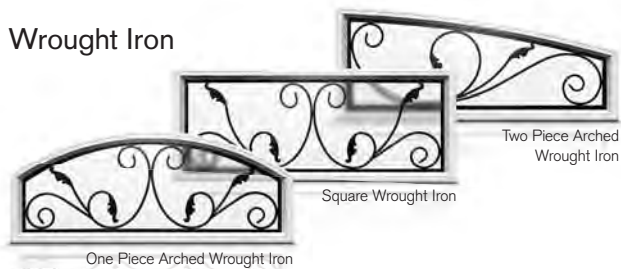

Window Options

Wrought Iron