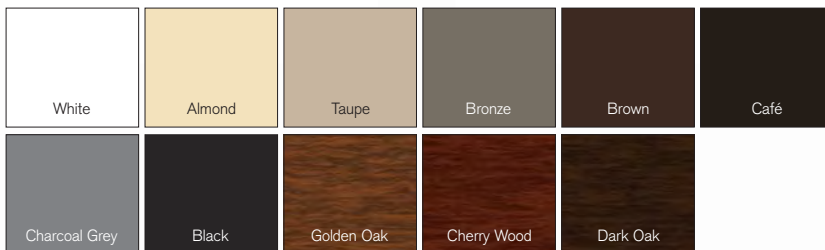

Find your match.

Eleven contemporary colours to compliment your home's exterior detail.

For additional features and benefits, talk to your Authorized Dealer or visit

www.rwdoors.com

What's your size?

We've got it. Our doors are available in all standard opening sizes for single and double car garages and can be made to almost any custom size.*

Widths	ft	8, 9, 10, 12, 14, 16, 18
	mm	2438, 2743, 3048, 3658, 4267, 4877, 5486
Heights	ft	6' 6" to 12' in 3" increments
	mm	1981 to 3658 in 76mm increments

*Consult your Authorized Richards-Wilcox dealer for more information.

7/8" | 45mm THICKNESS

Strength in numbers.

An insulated core ensures a strong, long-lasting door and provides an R value of 16 for exceptional thermal resistance.

Steel is the new wood.

Authentic woodgrain texture embossed on panels gives you the aesthetic of wood without the cost or hassle of maintaining it.

Weather the storms.

Built to withstand many different weather conditions, our doors have a continuous polyurethane insulated core, arctic-grade bottom seal and dual-seal section joints to help reduce air flow and lower your energy costs.

Built to last.

Door sections are constructed from high-strength, rust-resistant galvanized steel coated with a baked-on polyester paint finish, ensuring a durable and long-lasting door.

Green comes standard.

Our Neufoam™ polyurethane insulation is zero ozone-depleting to help reduce greenhouse gas emissions. Woodgrain embossing simulates real hardwood without depleting our forests.

LifeTimer™ Warranty

Lifetime warranty on the door section and hardware for as long as you own your home.