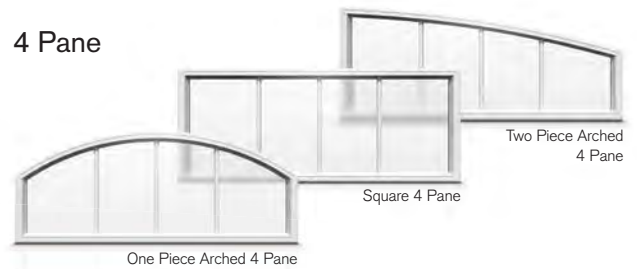

Engineered for beauty

Not your average windows. Not your average door.

The Grandview is built with a 24" (610mm) top section to showcase our beautiful selection of extra-large windows. Choose Wrought Iron, 4-Over-4 Pane, 4-Pane or Clear to compliment your home's exterior and enhance its curb appeal. Exceptional quality and the opportunity to create many different looks with a wide variety of panel styles makes the Grandview a perfect choice for the discerning homeowner.

Panel Choices

Window Options

Wrought Iron

4 Pane

4-Over-4 Pane

Clear