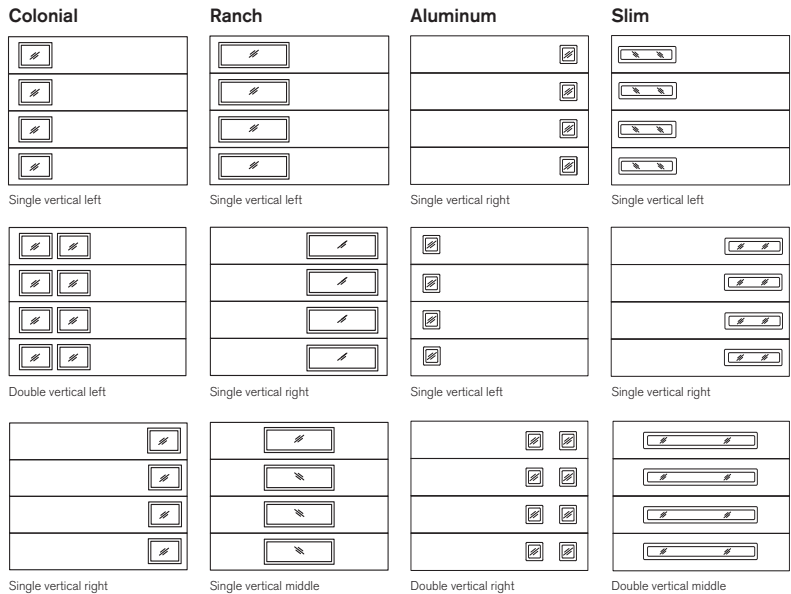

Black

Bronze

Brown

Café

Desert Tan

Iron Ore

Sandstone

Slate Grey

White

**Landmark Elements Woodtones**

Cocoa  
 Hickory

Honey  
 Cedar

**Window Options**

Aluminum and slim windows are only available on the premium contemporary model.

**Popular Contemporary Configurations:**

Slim and Aluminum windows are not available on the Classic Contemporary model.  
 Plank and Flush panels styles are available in both Woodgrain and Stucco embossing.  
 Honey Cedar and Cocoa Hickory colours are only available in woodgrain embossing.  
 Colours displayed will vary from the actual steel colour. Contact your local R-W dealer for colour sample.