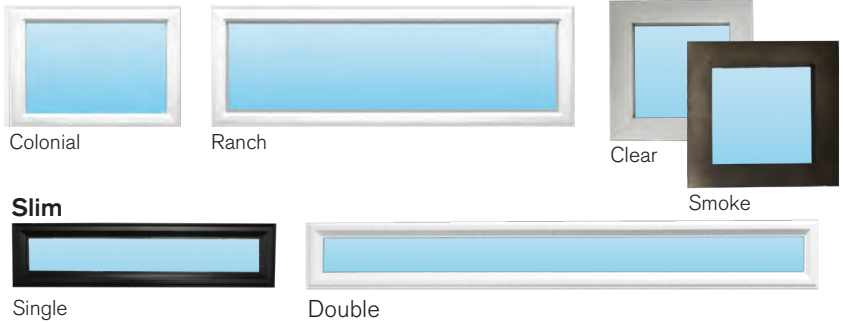

Black

Bronze

Brown

Café

Desert Tan

Iron Ore

Sandstone

Slate Grey

White

**Landmark Elements Woodtones**

Cocoa  
 Hickory

Honey  
 Cedar

**Window Options**

Aluminum and slim windows are only available on the premium contemporary model.

**Popular Contemporary Configurations:**

Slim and Aluminum windows are not available on the Classic Contemporary model.  
 Plank and Flush panels styles are available in both Woodgrain and Stucco embossing.  
 Honey Cedar and Cocoa Hickory colours are only available in woodgrain embossing.  
 Colours displayed will vary from the actual steel colour. Contact your local R-W dealer for colour sample.