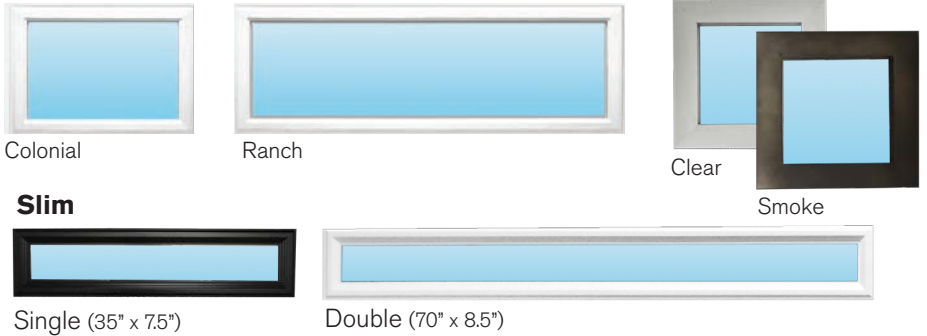

Neufoam™

Higher density polyurethane insulation in a computer controlled continuous process provides uniform insulation, superior adhesion and excellent strength to the door panels.

WeatherLock™

Includes our Section Joint, Dual Fin Triple Contact Weather Seal and Arctic Grade Bulb Shaped Bottom Seal with a Dual Contact aluminum retainer.

Richards-Wilcox
Garage Doors

1-800-667-1572
www.rwdoors.com

CLASSIC CONTEMPORARY (L138C): 1 3/8" Thick Door **R12 R-Value**
PREMIUM CONTEMPORARY (L200C): 2" Thick Door **R18 R-Value**

Panel Styles:

Colour Options:

Woodtones:

Window Options:

Please See Page 12 for Full Window Information

Popular Contemporary Configurations:

Slim and Aluminum Windows are not available on the Classic Contemporary Model

Plank and Flush panels styles are available in both Woodgrain and Stucco embossing.