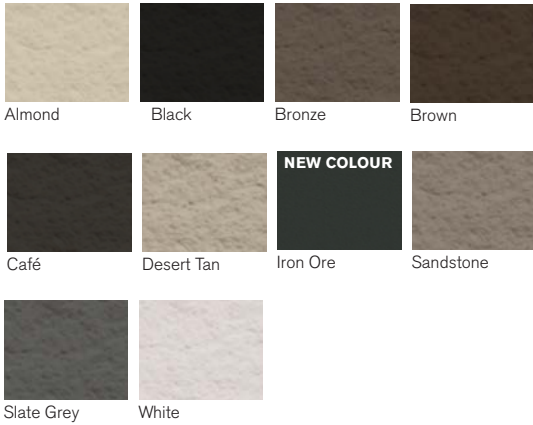

Richards-Wilcox
Garage Doors

1-800-667-1572
www.rwdoors.com

CLASSIC CONTEMPORARY (L138C): 1 3/8" Thick Door **R12 R-Value**
PREMIUM CONTEMPORARY (L200C): 2" Thick Door **R18 R-Value**

Panel Styles:

Colour Options:

Woodtones:

Window Options:

Please See Page 12 for Full Window Information

Popular Contemporary Configurations:

Slim and Aluminum Windows are not available on the Classic Contemporary Model

Plank and Flush panels styles are available in both Woodgrain and Stucco embossing.

Colours displayed will vary from the actual steel colour. Contact your local R-W dealer for colour samples.