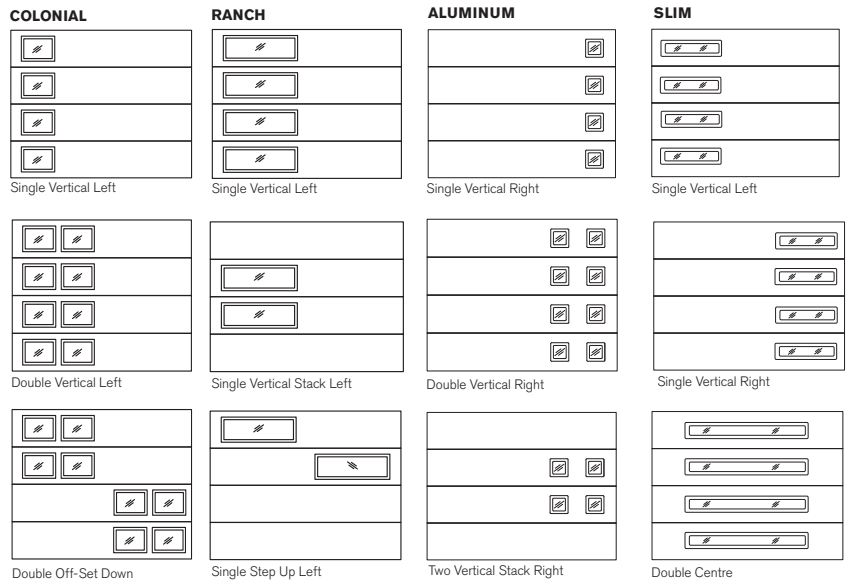

Woodtones:

Window Options:

Please See Page 12 for Full Window Information

Popular Contemporary Configurations:

Slim and Aluminum Windows are not available on the Classic Contemporary Model

Plank and Flush panels styles are available in both Woodgrain and Stucco embossing.

Colours displayed will vary from the actual steel colour. Contact your local R-W dealer for colour samples.