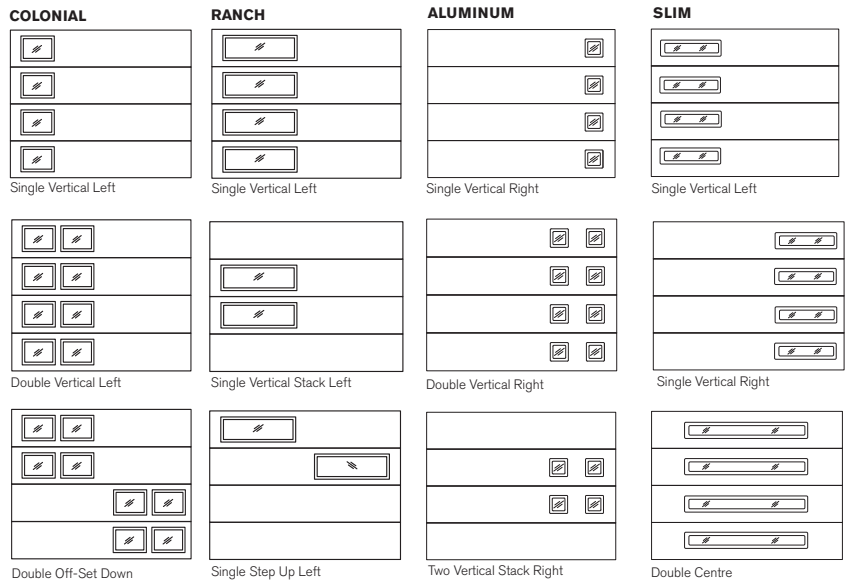

Richards-Wilcox
Garage Doors

1-800-667-1572
www.rwdoors.com

CLASSIC CONTEMPORARY (L138C): 1 3/8" Thick Door **R12 R-Value**
PREMIUM CONTEMPORARY (L200C): 2" Thick Door **R18 R-Value**

Panel Styles:

Colour Options:

Woodtones:

Window Options:

Please See Page 12 for Full Window Information

Popular Contemporary Configurations:

Slim and Aluminum Windows are not available on the Classic Contemporary Model

Plank and Flush panels styles are available in both Woodgrain and Stucco embossing.

Colours displayed will vary from the actual steel colour. Contact your local R-W dealer for colour samples.