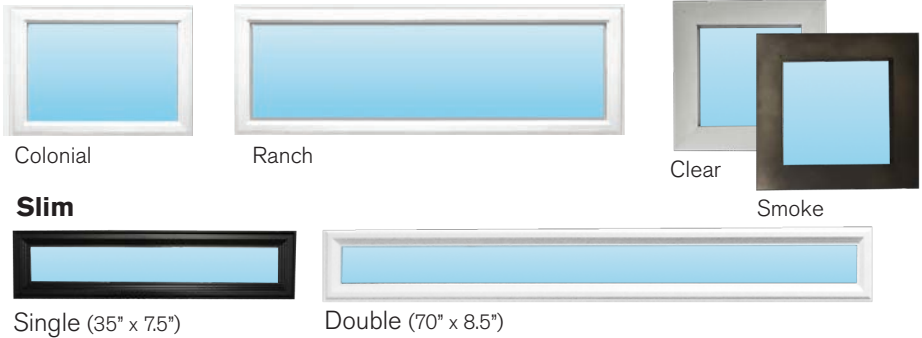

Neufoam™

Higher density polyurethane insulation in a computer controlled continuous process provides uniform insulation, superior adhesion and excellent strength to the door panels.

WeatherLock™

Includes our Section Joint, Dual Fin Triple Contact Weather Seal and Arctic Grade Bulb Shaped Bottom Seal with a Dual Contact aluminum retainer.

Richards-Wilcox
Garage Doors

1-800-667-1572
www.rwdoors.com

CLASSIC CONTEMPORARY (L138C): 1 3/8" Thick Door **R12 R-Value**
PREMIUM CONTEMPORARY (L200C): 2" Thick Door **R18 R-Value**

Panel Styles:

Colour Options:

Woodtones:

Window Options:

Please See Page 12 for Full Window Information

Popular Contemporary Configurations:

Slim and Aluminum Windows are not available on the Classic Contemporary Model

Plank and Flush panels styles are available in both Woodgrain and Stucco embossing.