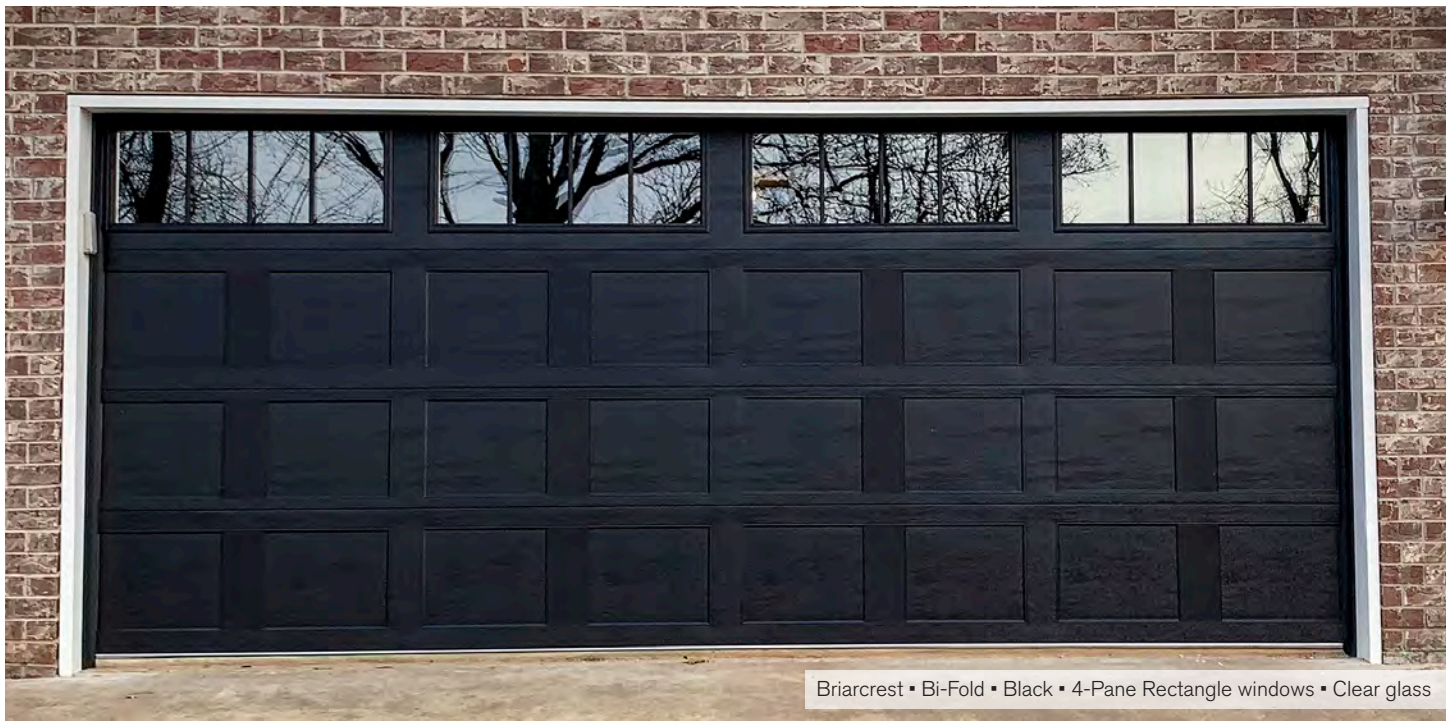

Briarcrest Collection

Briarcrest • Swing • Bronze • 4-Pane Arched windows • Clear glass

Carriage house style door featuring inlay patterns and extra large windows

Featuring

- 24" top section with extra large windows
- Recessed Smooth Ranch sections and carriage house inlays
- 2" (R18) section thickness
- 5 panel styles available
- 9 colour options available
- 18' x 12' max door size

TruBalance™

Drum system provides doors built with a heavy weighted glazed top section with up to an 87% better balance than industry standard.

Richards-Wilcox
Garage Doors

5100 Timberlea Boulevard
Mississauga, ON L4W 2S5
rwdoors.com

Briarcrest (L200BC)

2" thick door

R18 R-Value

Panel Styles

A-Buck

V-Buck

X-Buck

Bi-Fold